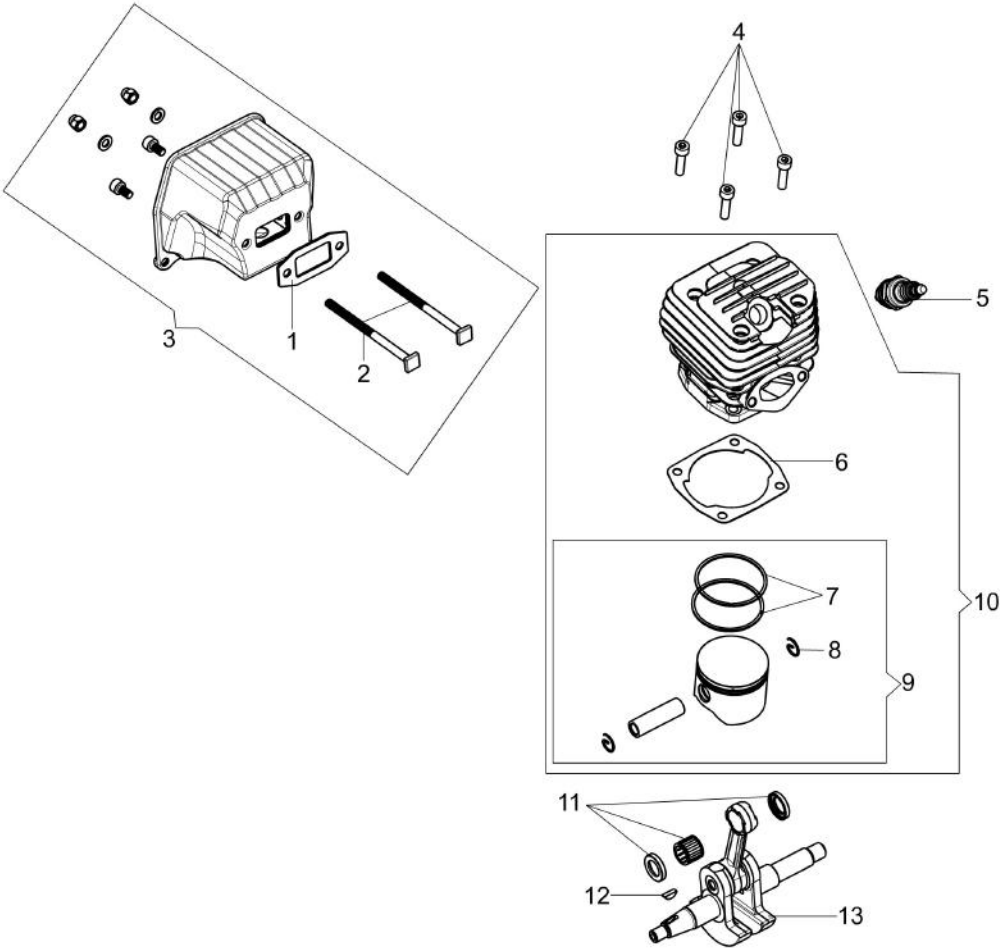

Illustration Engine

Ref.Nu	Qty	Part number	Description	Validity from	Validity till	Notes	Bulletin
1	1	50310061R	Gasket				
2	2	50310060R	Screw				
3	1	50312008R	Muffler assy				
4	4	3801086R	Screw				
5	1	3055104R	Spark plug				
6	1	50310076R	Gasket				
7	2	50310163R	Piston ring Ø45				
8	2	50310115R	Ring				
9	1	50312025R	Piston assy				
10	1	50310258	Complete cylinder				
11	1	50310259	Set roller cage and washer				
12	1	50310118R	Key				
13	1	50310213R	Crankshaft