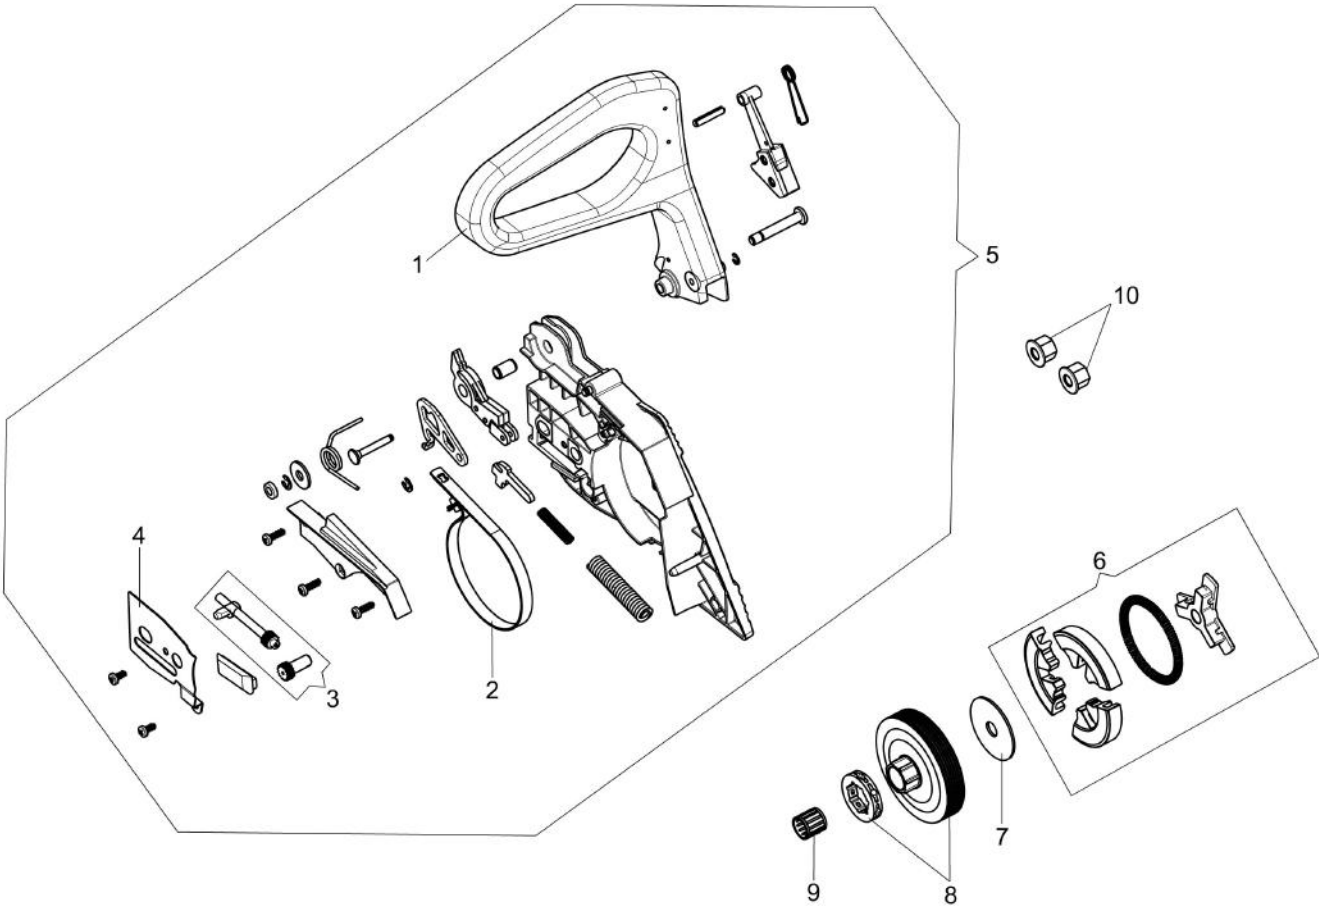

Illustration Chain cover - Clutch

Ref.Nu	Qty	Part number	Description	Validity from	Validity till	Notes	Bulletin
1	1	50310017AR	Guard				
2	1	50310027R	Brake band				
3	1	50310263	Chain tensioner screw kit				
4	1	50310011AR	Plate				
5	1	50312037R	Chain cover assy				
6	1	50310004R	Clutch				
7	1	50310073R	Washer				
8	1	50310005R	Clutch drum			.325	
8	1	50310193R	Clutch drum			3/8	
9	1	3037041R	Thrust bearing				
10	1	50010148R	Nut				

Illustration Crankcase

Ref.Nu	Qty	Part number	Description	Validity from	Validity till	Notes	Bulletin
1	1	50312017R	Crankcase assy				
2	2	3034035R	Bearing				
3	1	50310109R	Gasket				
4	4	50310084R	AV-mount				
5	1	50310078R	Suction tube				
6	1	50310079R	Oil filter				
7	1	50310101R	Fitting				
8	1	50310081R	Gasket				
9	1	50310104R	AV-mount				
10	1	50310103R	AV-mount				
11	1	50312002R	Oil pump				
12	1	50310080R	Sponge				
13	1	50310077R	Hose				
14	1	50310071R	Oil pump cover				
15	1	50310072R	Worm gear				
16	1	50310164R	Guard				
17	2	50310112R	Stud				
18	1	50310074R	Plate				
19	1	50310085R	Spring				
20	1	50310075R	Guard				
21	1	50310142R	Spike				
22	1	50310166AR	Oil cap				
23	1	50310234R	Bar 20 - cm 51			3/8	
23	1	50092021R	Bar 18" - 46 cm			3/8	
23	1	50310215R	Bar 20 - cm 51			.325	
23	1	50310214R	Bar 18 - cm 46			.325	
24	1	30629502A	Efco chain .3/8" x .058" (1,5mm)				
24	1	30629503A	Efco chain .3/8" x .058" (1,5mm)				
25	1	50310169R	Washer				
26	1	3050053R	Seal ring				
27	1	3050054R	Seal ring				