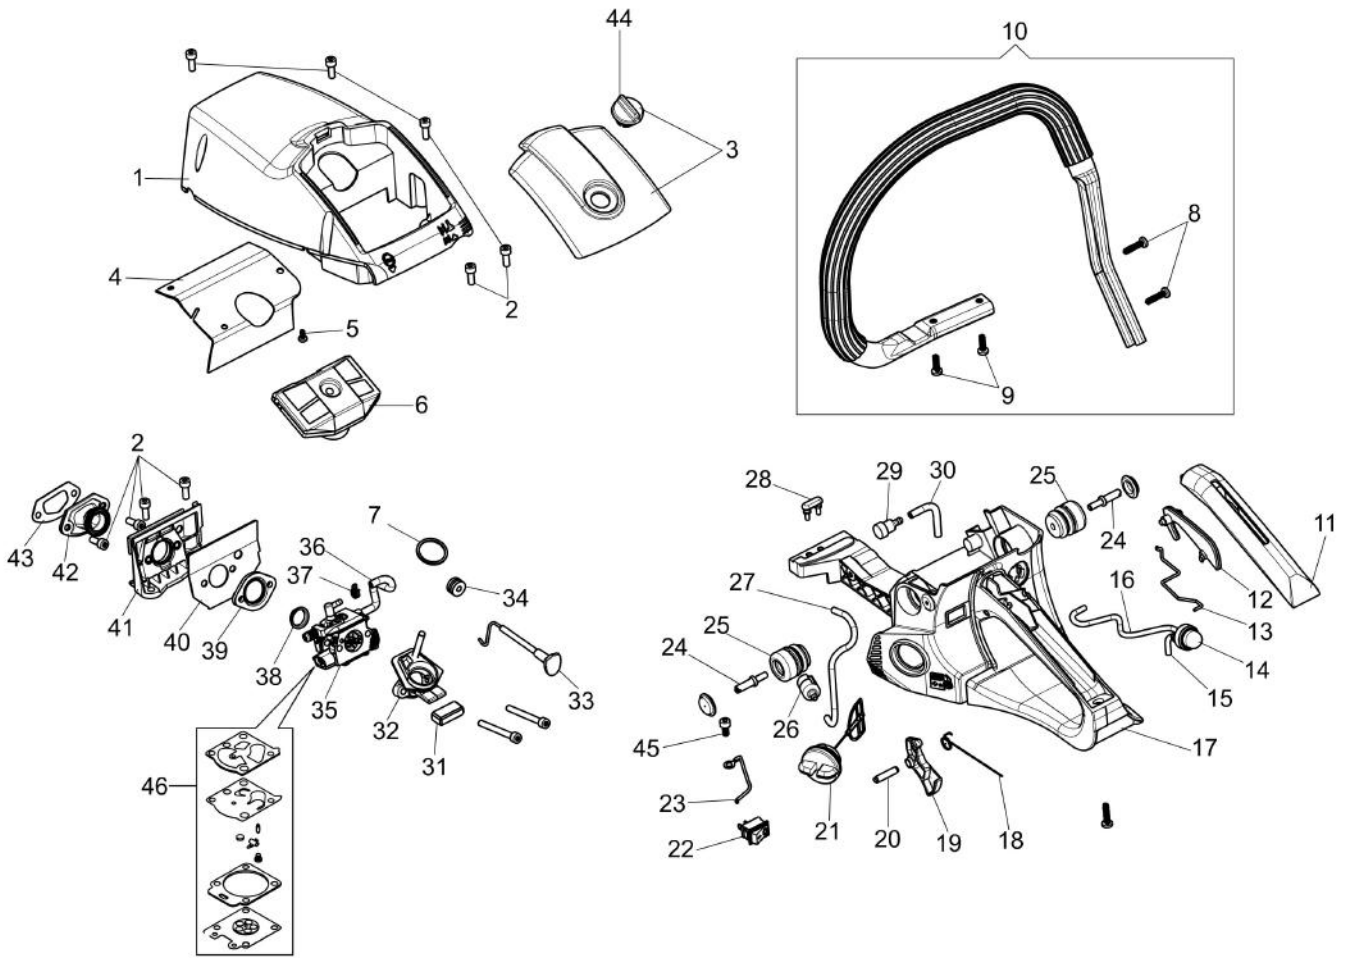

Illustration Tank and air filter

Ref.Nu	Qty	Part number	Description	Validity from	Validity till	Notes	Bulletin
1	1	50310041AR	Cover				
2	9	3801083R	Screw				
3	1	50310262	Air filter cover				
4	1	50310170R	Deflector				
5	3	3960167R	Screw				
6	1	50310272AR	Air filter				
7	1	50310155R	Gasket				
8	2	3960164R	Screw				
9	2	3960165R	Screw				
10	1	50312046R	Handle				
11	1	50310089AR	Cover				
12	1	50310090AR	Lever				
13	1	50310088R	Throttle rod				
14	1	2318817R	Air purge				
15	1	50310203R	Tube				
16	1	50310202R	Tube				
17	1	50310093BR	Tank assy				
18	1	50310091R	Spring				
19	1	50310092AR	Throttle lever				
20	1	3022039R	Locking sleeve				
21	1	50310165AR	Tank cap				
22	1	50310143AR	Switch				
23	1	50310144R	Cable				
24	2	50310087R	Special screw				
25	2	50310139R	AV-mount				
26	1	094600450R	Fuel filter				
27	1	50310205R	Fuel line				
28	1	50310140R	AV-mount				
29	1	50310309	Breather valve kit				
30	1	50310194R	Breather fuel pipe				
31	1	50310047R	Filter support				
32	1	50310048R	Air filter support				
33	1	50310042AR	Lever				
34	1	50310043R	Buffer				
35	1	2318659R	Carburetor WT-1212				
36	1	50310096R	Suction tube				
37	1	4098377R	Band				
38	1	50310050R	Ring				
39	1	50310051R	Flange				
40	1	50310052R	Gasket				
41	1	50310053R	Support				
42	1	50310008R	Manifold				
43	1	50310145R	Gasket				
44	1	50310037AR	Knob				
45	1	3801084R	Screw				
46	1	2318671	Repair kit