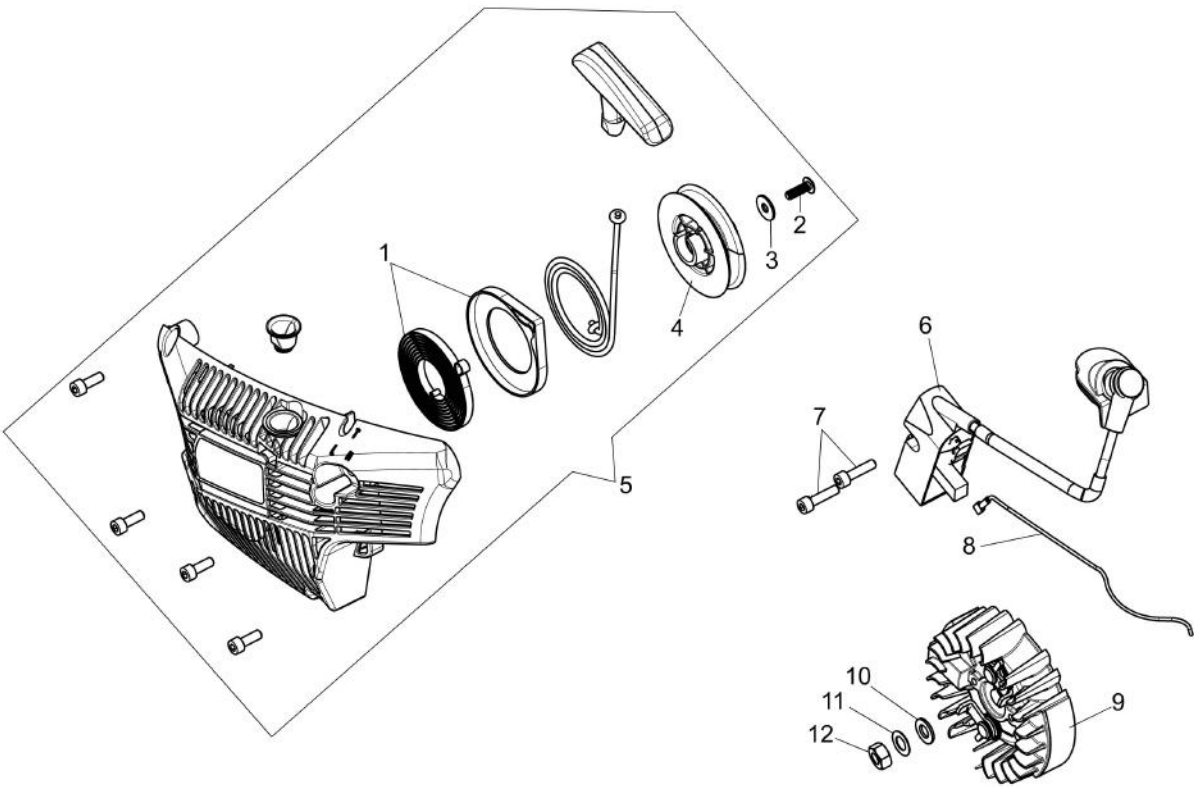

Ref.Nu	Qty	Part number	Description	Validity from	Validity till	Notes	Bulletin
1	1	50310061R	Gasket				
2	2	50310060R	Screw				
3	1	50312008R	Muffler assy				
4	4	3801086R	Screw				
5	1	3055104R	Spark plug				
6	1	50310076R	Gasket				
7	2	50310163R	Piston ring Ø45				
8	2	50310115R	Ring				
9	1	50312025R	Piston assy				
10	1	50310258	Complete cylinder				
11	1	50310259	Set roller cage and washer				
12	1	50310118R	Key				
13	1	50310213R	Crankshaft				

Illustration Chain cover - Clutch

Ref.Nu	Qty	Part number	Description	Validity from	Validity till	Notes	Bulletin
1	1	50310017AR	Guard				
2	1	50310027R	Brake band				
3	1	50310263	Chain tensioner screw kit				
4	1	50310011AR	Plate				
5	1	50312037R	Chain cover assy				
6	1	50310004R	Clutch				
7	1	50310073R	Washer				
8	1	50310005R	Clutch drum			.325	
8	1	50310193R	Clutch drum			3/8	
9	1	3037041R	Thrust bearing				
10	1	50010148R	Nut				

Illustration Crankcase

Ref.Nu	Qty	Part number	Description	Validity from	Validity till	Notes	Bulletin
1	1	50312017R	Crankcase assy				
2	2	3034035R	Bearing				
3	1	50310109R	Gasket				
4	4	50310084R	AV-mount				
5	1	50310078R	Suction tube				
6	1	50310079R	Oil filter				
7	1	50310101R	Fitting				
8	1	50310081R	Gasket				
9	1	50310104R	AV-mount				
10	1	50310103R	AV-mount				
11	1	50312002R	Oil pump				
12	1	50310080R	Sponge				
13	1	50310077R	Hose				
14	1	50310071R	Oil pump cover				
15	1	50310072R	Worm gear				
16	1	50310164R	Guard				
17	2	50310112R	Stud				
18	1	50310074R	Plate				
19	1	50310085R	Spring				
20	1	50310075R	Guard				
21	1	50310142R	Spike				
22	1	50310166AR	Oil cap				
23	1	50310234R	Bar 20 - cm 51			3/8	
23	1	50092021R	Bar 18" - 46 cm			3/8	
23	1	50310215R	Bar 20 - cm 51			.325	
23	1	50310214R	Bar 18 - cm 46			.325	
24	1	30629502A	Efco chain .3/8" x .058" (1,5mm)				
24	1	30629503A	Efco chain .3/8" x .058" (1,5mm)				
25	1	50310169R	Washer				
26	1	3050053R	Seal ring				
27	1	3050054R	Seal ring				