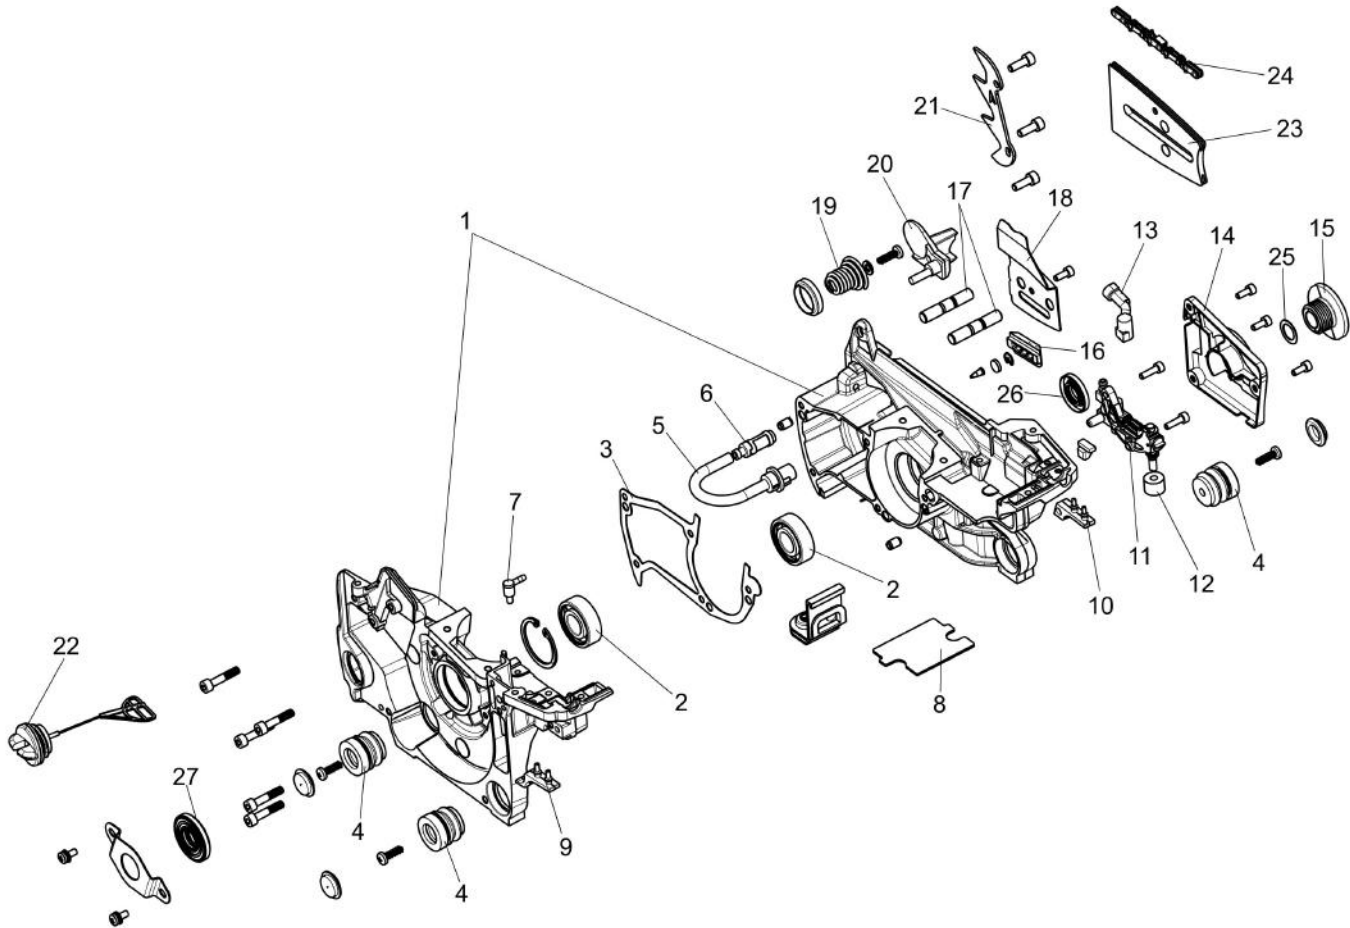

Ref.Nu	Qty	Part number	Description	Validity from	Validity till	Notes	Bulletin
1	1	50310061R	Gasket				
2	2	50310060R	Screw				
3	1	50312008R	Muffler assy				
4	4	3801086R	Screw				
5	1	3055104R	Spark plug				
6	1	50310076R	Gasket				
7	2	50310163R	Piston ring Ø45				
8	2	50310115R	Ring				
9	1	50312025R	Piston assy				
10	1	50310258	Complete cylinder				
11	1	50310259	Set roller cage and washer				
12	1	50310118R	Key				
13	1	50310213R	Crankshaft				

Illustration Chain cover - Clutch

Ref.Nu	Qty	Part number	Description	Validity from	Validity till	Notes	Bulletin
1	1	50310017AR	Guard				
2	1	50310027R	Brake band				
3	1	50310263	Chain tensioner screw kit				
4	1	50310011AR	Plate				
5	1	50312037R	Chain cover assy				
6	1	50310004R	Clutch				
7	1	50310073R	Washer				
8	1	50310005R	Clutch drum			.325	
8	1	50310193R	Clutch drum			3/8	
9	1	3037041R	Thrust bearing				
10	1	50010148R	Nut				

Illustration Crankcase

Ref.Nu	Qty	Part number	Description	Validity from	Validity till	Notes	Bulletin
1	1	50312017R	Crankcase assy				
2	2	3034035R	Bearing				
3	1	50310109R	Gasket				
4	4	50310084R	AV-mount				
5	1	50310078R	Suction tube				
6	1	50310079R	Oil filter				
7	1	50310101R	Fitting				
8	1	50310081R	Gasket				
9	1	50310104R	AV-mount				
10	1	50310103R	AV-mount				
11	1	50312002R	Oil pump				
12	1	50310080R	Sponge				
13	1	50310077R	Hose				
14	1	50310071R	Oil pump cover				
15	1	50310072R	Worm gear				
16	1	50310164R	Guard				
17	2	50310112R	Stud				
18	1	50310074R	Plate				
19	1	50310085R	Spring				
20	1	50310075R	Guard				
21	1	50310142R	Spike				
22	1	50310166AR	Oil cap				
23	1	50310234R	Bar 20 - cm 51			3/8	
23	1	50092021R	Bar 18" - 46 cm			3/8	
23	1	50310215R	Bar 20 - cm 51			.325	
23	1	50310214R	Bar 18 - cm 46			.325	
24	1	30629502A	Efco chain .3/8" x .058" (1,5mm)				
24	1	30629503A	Efco chain .3/8" x .058" (1,5mm)				
25	1	50310169R	Washer				
26	1	3050053R	Seal ring				
27	1	3050054R	Seal ring				